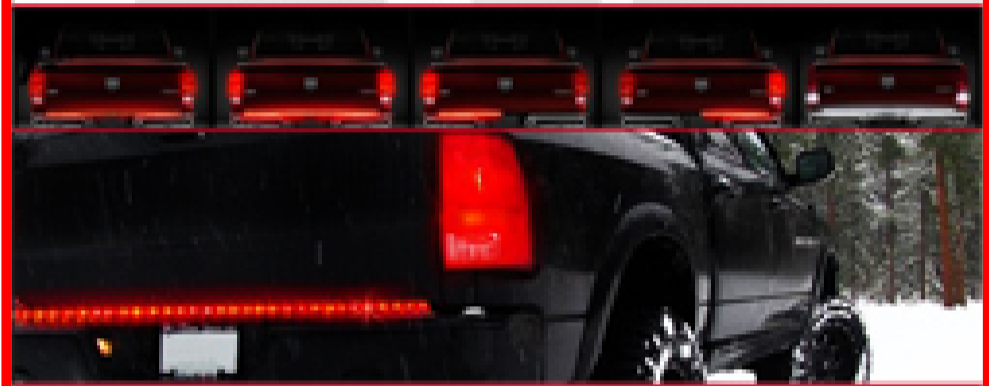

www.racesportinc.com

Product Information

Race Sport Lighting Product Showcase: LED Tailg...

Race Sport Lighting's 5 Function LED Tailgate Bars add style, quality, and safety to your truck. The light bar sits at the base of your tailgate door without inhibiting the open-close functionality of your tailgate on most models. The 5 illumination functions include: Brake, Marker, Reverse, left Signal, right signal Our LED Tailgate Bars are available in 60" and 48" to fit your bed end to end. Our solid aluminum and polymer construction, and our state of the art components including 60 high end SM LED's,

Kelvin (ColorTemperature)

Universal or Vehicle Specific

Universal

www.racesportinc.com